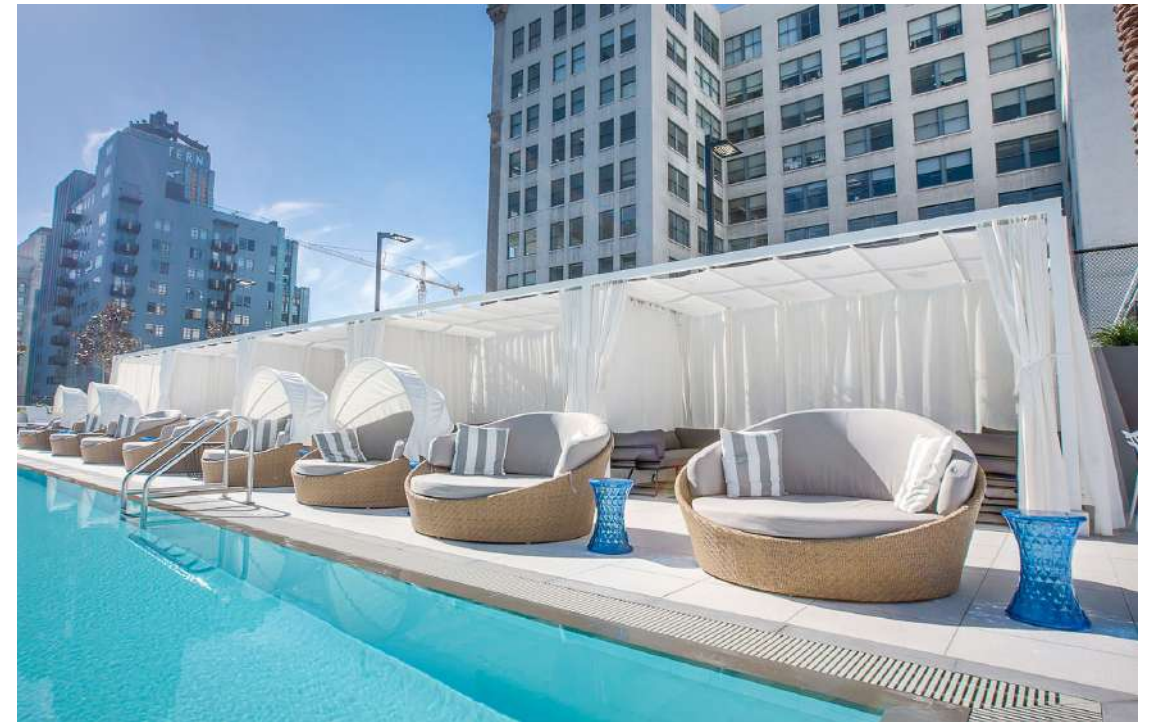

ShadeFX

Retractable solutions that offer unlimited coverage, customization, deployment and protection.

ShadeFX is an innovative and simple sun, rain and privacy solution. Pre-engineered and built to custom size, the commercial grade aluminum structure can be equipped with either a Retractable Canopy or Retractable Roof and provides retractable coverage over some of the world's premier commercial, residential, institutional and municipal properties.

Working alongside owners, architects and designers, we develop custom solutions for diverse outdoor space requirements. Attention to detail and customer satisfaction has helped to create our global reputation as leaders in transforming outdoor areas into functional and engaging spaces that protect what matters to you.

▲ Extended