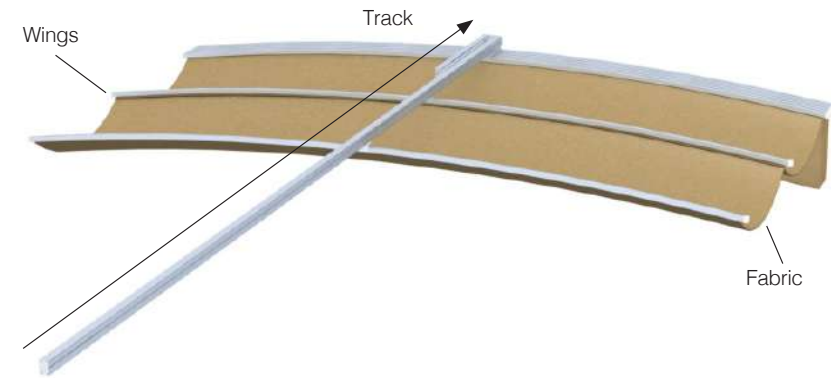

Our Patented System

Our revolutionary 'Single Track Design' allows for unparalleled coverage, ease of deployment and unrelenting protection from both the sun and rain. The shade assembly is attached to the single track, producing a peak which forces rain to run off on either side of the track. ShadeFX systems are engineered to operate without the need for a slope, providing a virtually flat installation. Our innovative solution facilitates even the most eclectic designs and tastes, while setting the new industry standard in outdoor space utility.

Welcome to ShadeFX.

▲ Retractable Canopy