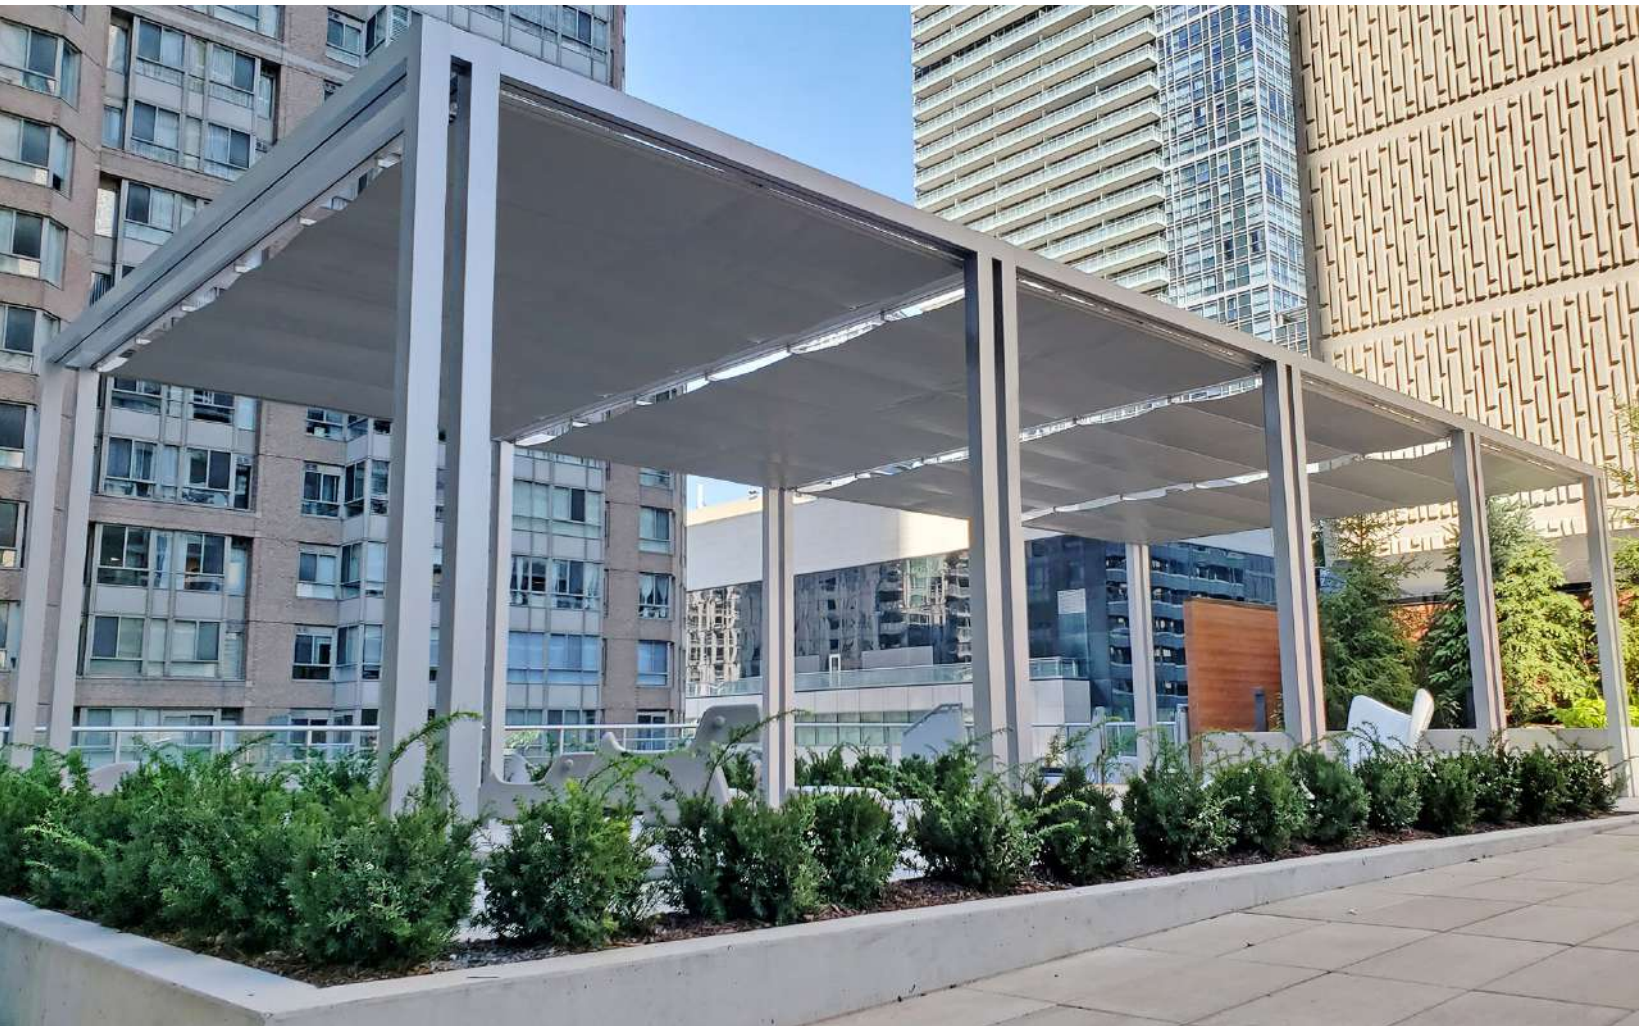

▲ Extended

▲ Retracted

The ShadeFX Solution

Engineered to fit your project:

- ▶ Turnkey solutions complete with structures, retractable canopies, and outdoor accessories
- ▶ Offerings that adapt to new or existing overhead structures regardless of size or complexity

Clients include:

Our Patented System

Our revolutionary 'Single Track Design' allows for unparalleled coverage, ease of deployment and unrelenting protection from both the sun and rain. The shade assembly is attached to the single track, producing a peak which forces rain to run off on either side of the track. ShadeFX systems are engineered to operate without the need for a slope, providing a virtually flat installation. Our innovative solution facilitates even the most eclectic designs and tastes, while setting the new industry standard in outdoor space utility.

Welcome to ShadeFX.

▲ Retractable Canopy

▲ Retractable Roof

Key Competitive Differences

- ▶ **Coverage** – Unlimited area
- ▶ **Customization** – Endless possibilities
- ▶ **Protection** – Sun, rain, wind and privacy
- ▶ **Performance** – Fire, sun, rain and wind
- ▶ **Operation** – Motor and manual
- ▶ **Deployment** – Diverse shapes, orientation, settings and locations
- ▶ **Installation** – Single track eliminates alignment requirements
- ▶ **Flexibility** – Deployment options for all project phases