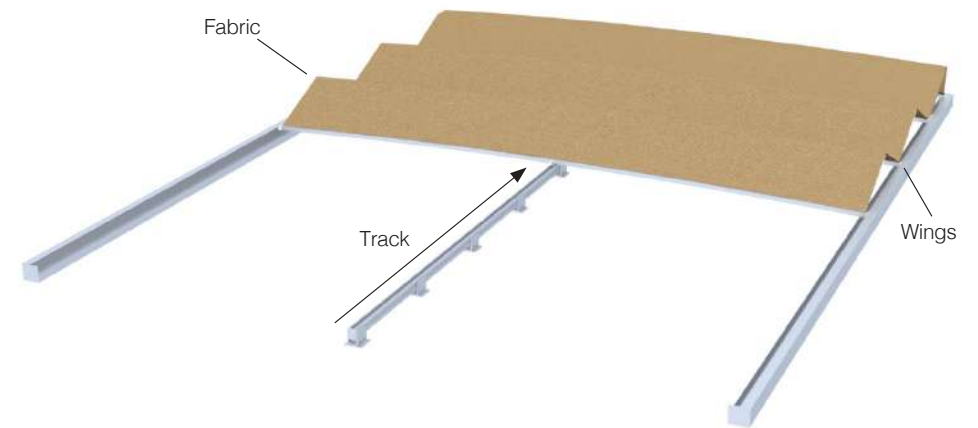

Clients include:

Our Patented System

Our revolutionary 'Single Track Design' allows for unparalleled coverage, ease of deployment and unrelenting protection from both the sun and rain. The shade assembly is attached to the single track, producing a peak which forces rain to run off on either side of the track. ShadeFX systems are engineered to operate without the need for a slope, providing a virtually flat installation. Our innovative solution facilitates even the most eclectic designs and tastes, while setting the new industry standard in outdoor space utility.

Welcome to ShadeFX.

▲ Retractable Canopy

▲ Retractable Roof

Key Competitive Differences

- ▶ **Coverage** – Unlimited area
- ▶ **Customization** – Endless possibilities
- ▶ **Protection** – Sun, rain, wind and privacy
- ▶ **Performance** – Fire, sun, rain and wind
- ▶ **Operation** – Motor and manual
- ▶ **Deployment** – Diverse shapes, orientation, settings and locations
- ▶ **Installation** – Single track eliminates alignment requirements
- ▶ **Flexibility** – Deployment options for all project phases